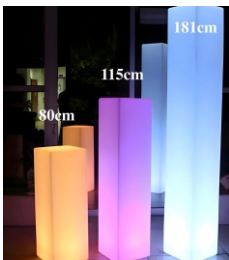

# DESIGN PROPS

**LED Cube 40cm**

L:40cm W:40cm  
H:41cm

**LED Cube 50cm**

L:50cm W:50cm  
H:51cm

**LED Cube Open**

L:50cm W:50cm  
H:51cm

**LED Moonlights Small**

20cm

**LED Moonlights Medium**

40cm

**LED Moonlights Large**

60cm

**LED Floor Lamp Small**

L:30cm W:30cm  
H:80cm

**LED Floor Lamp Medium**

L:30cm W:30cm  
H:115cm

**LED Floor Lamp Large**

L:30cm W:30cm  
H:181cm

**LED Water Drop Lamp**

L:35/41/50cm, W:107/151cm  
H:188cm

**Rose Gold Pedestal Small**

H:62cm  
W:43cm

**Rose Gold Pedestal Medium**