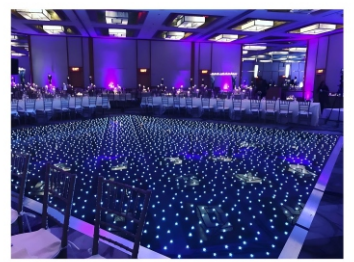

# DANCE FLOOR

**Infinity Dance Floor**

1mx1m to  
8mx8m

**LED Matt Dance Floor**

1mx1m to  
8mx8m

**Black Starlit Dancefloor**

1mx1m to  
8mx8m

Gold Cake Table On Wheels Marble Top