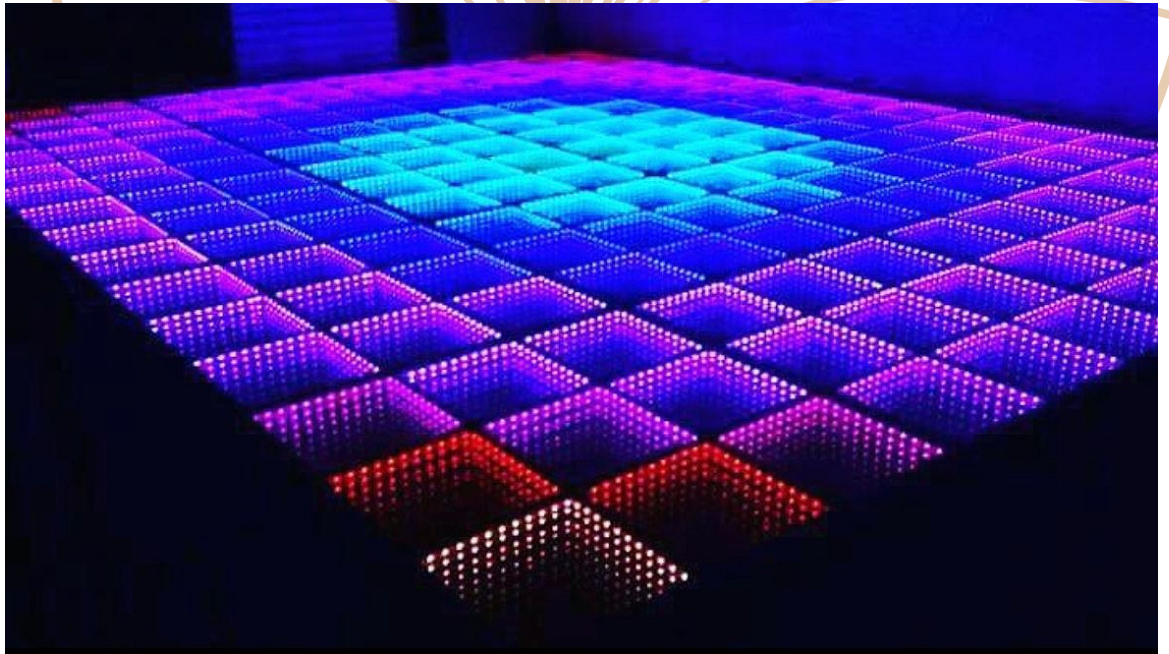

DANCE FLOOR

1mx1m to
8mx8m

1mx1m to
8mx8m

1mx1m to
8mx8m