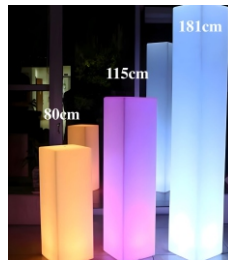

# DESIGN PROPS

**LED Cube 40cm**

L:40cm W:40cm  
H:41cm

**LED Cube 50cm**

L:50cm W:50cm  
H:51cm

**LED Cube Open**

L:50cm W:50cm  
H:51cm

**LED Moonlights Small**

20cm

**LED Moonlights Medium**

40cm

**LED Moonlights Large**

60cm

**LED Floor Lamp Small**

L:30cm W:30cm  
H:80cm

**LED Floor Lamp Medium**

L:30cm W:30cm  
H:115cm

**LED Floor Lamp Large**

L:30cm W:30cm  
H:181cm

**LED Water Drop Lamp**

L:35/41/50cm, W:107/151cm  
H:188cm

**Rose Gold Pedestal Small**

H:62cm  
W:43cm

**Rose Gold Pedestal Medium**