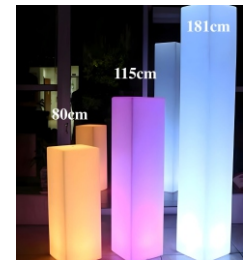

# DESIGN PROPS

**LED Cube 40cm**

L:40cm W:40cm  
H:41cm

**LED Cube 50cm**

L:50cm W:50cm  
H:51cm

**LED Cube Open**

L:50cm W:50cm  
H:51cm

**LED Moonlights Small**

20cm

**LED Moonlights Medium**

40cm

**LED Moonlights Large**

60cm

**LED Floor Lamp Small**

L:30cm W:30cm  
H:80cm

**LED Floor Lamp Medium**

L:30cm W:30cm  
H:115cm

**LED Floor Lamp Large**

L:30cm W:30cm  
H:181cm

**LED Water Drop Lamp**

L:35/41/50cm, W:107/151cm  
H:188cm

**Rose Gold Pedestal Small**

H:62cm  
W:43cm

**Rose Gold Pedestal Medium**